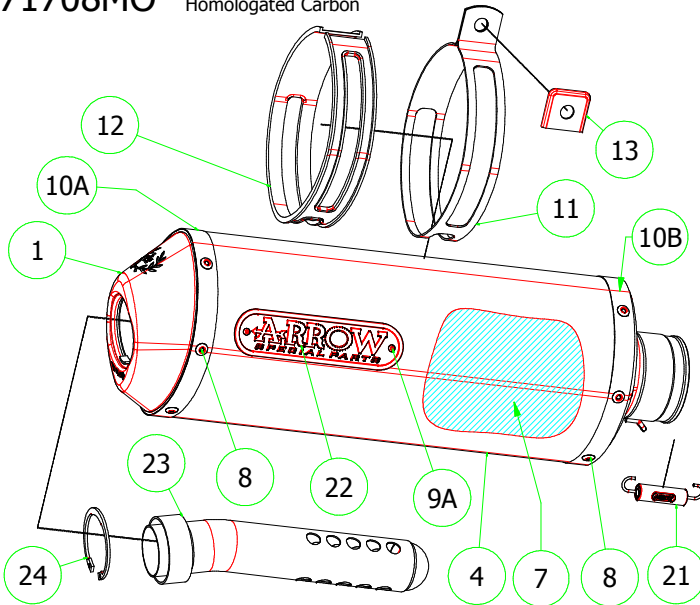

Yamaha FZ1 - FZ1 Fazer '06-12

- 71708AON Homologated Aluminium (Dark-Line)
- 71708AO Homologated Aluminium
- 71708PO Homologated Titanium
- 71708MO Homologated Carbon