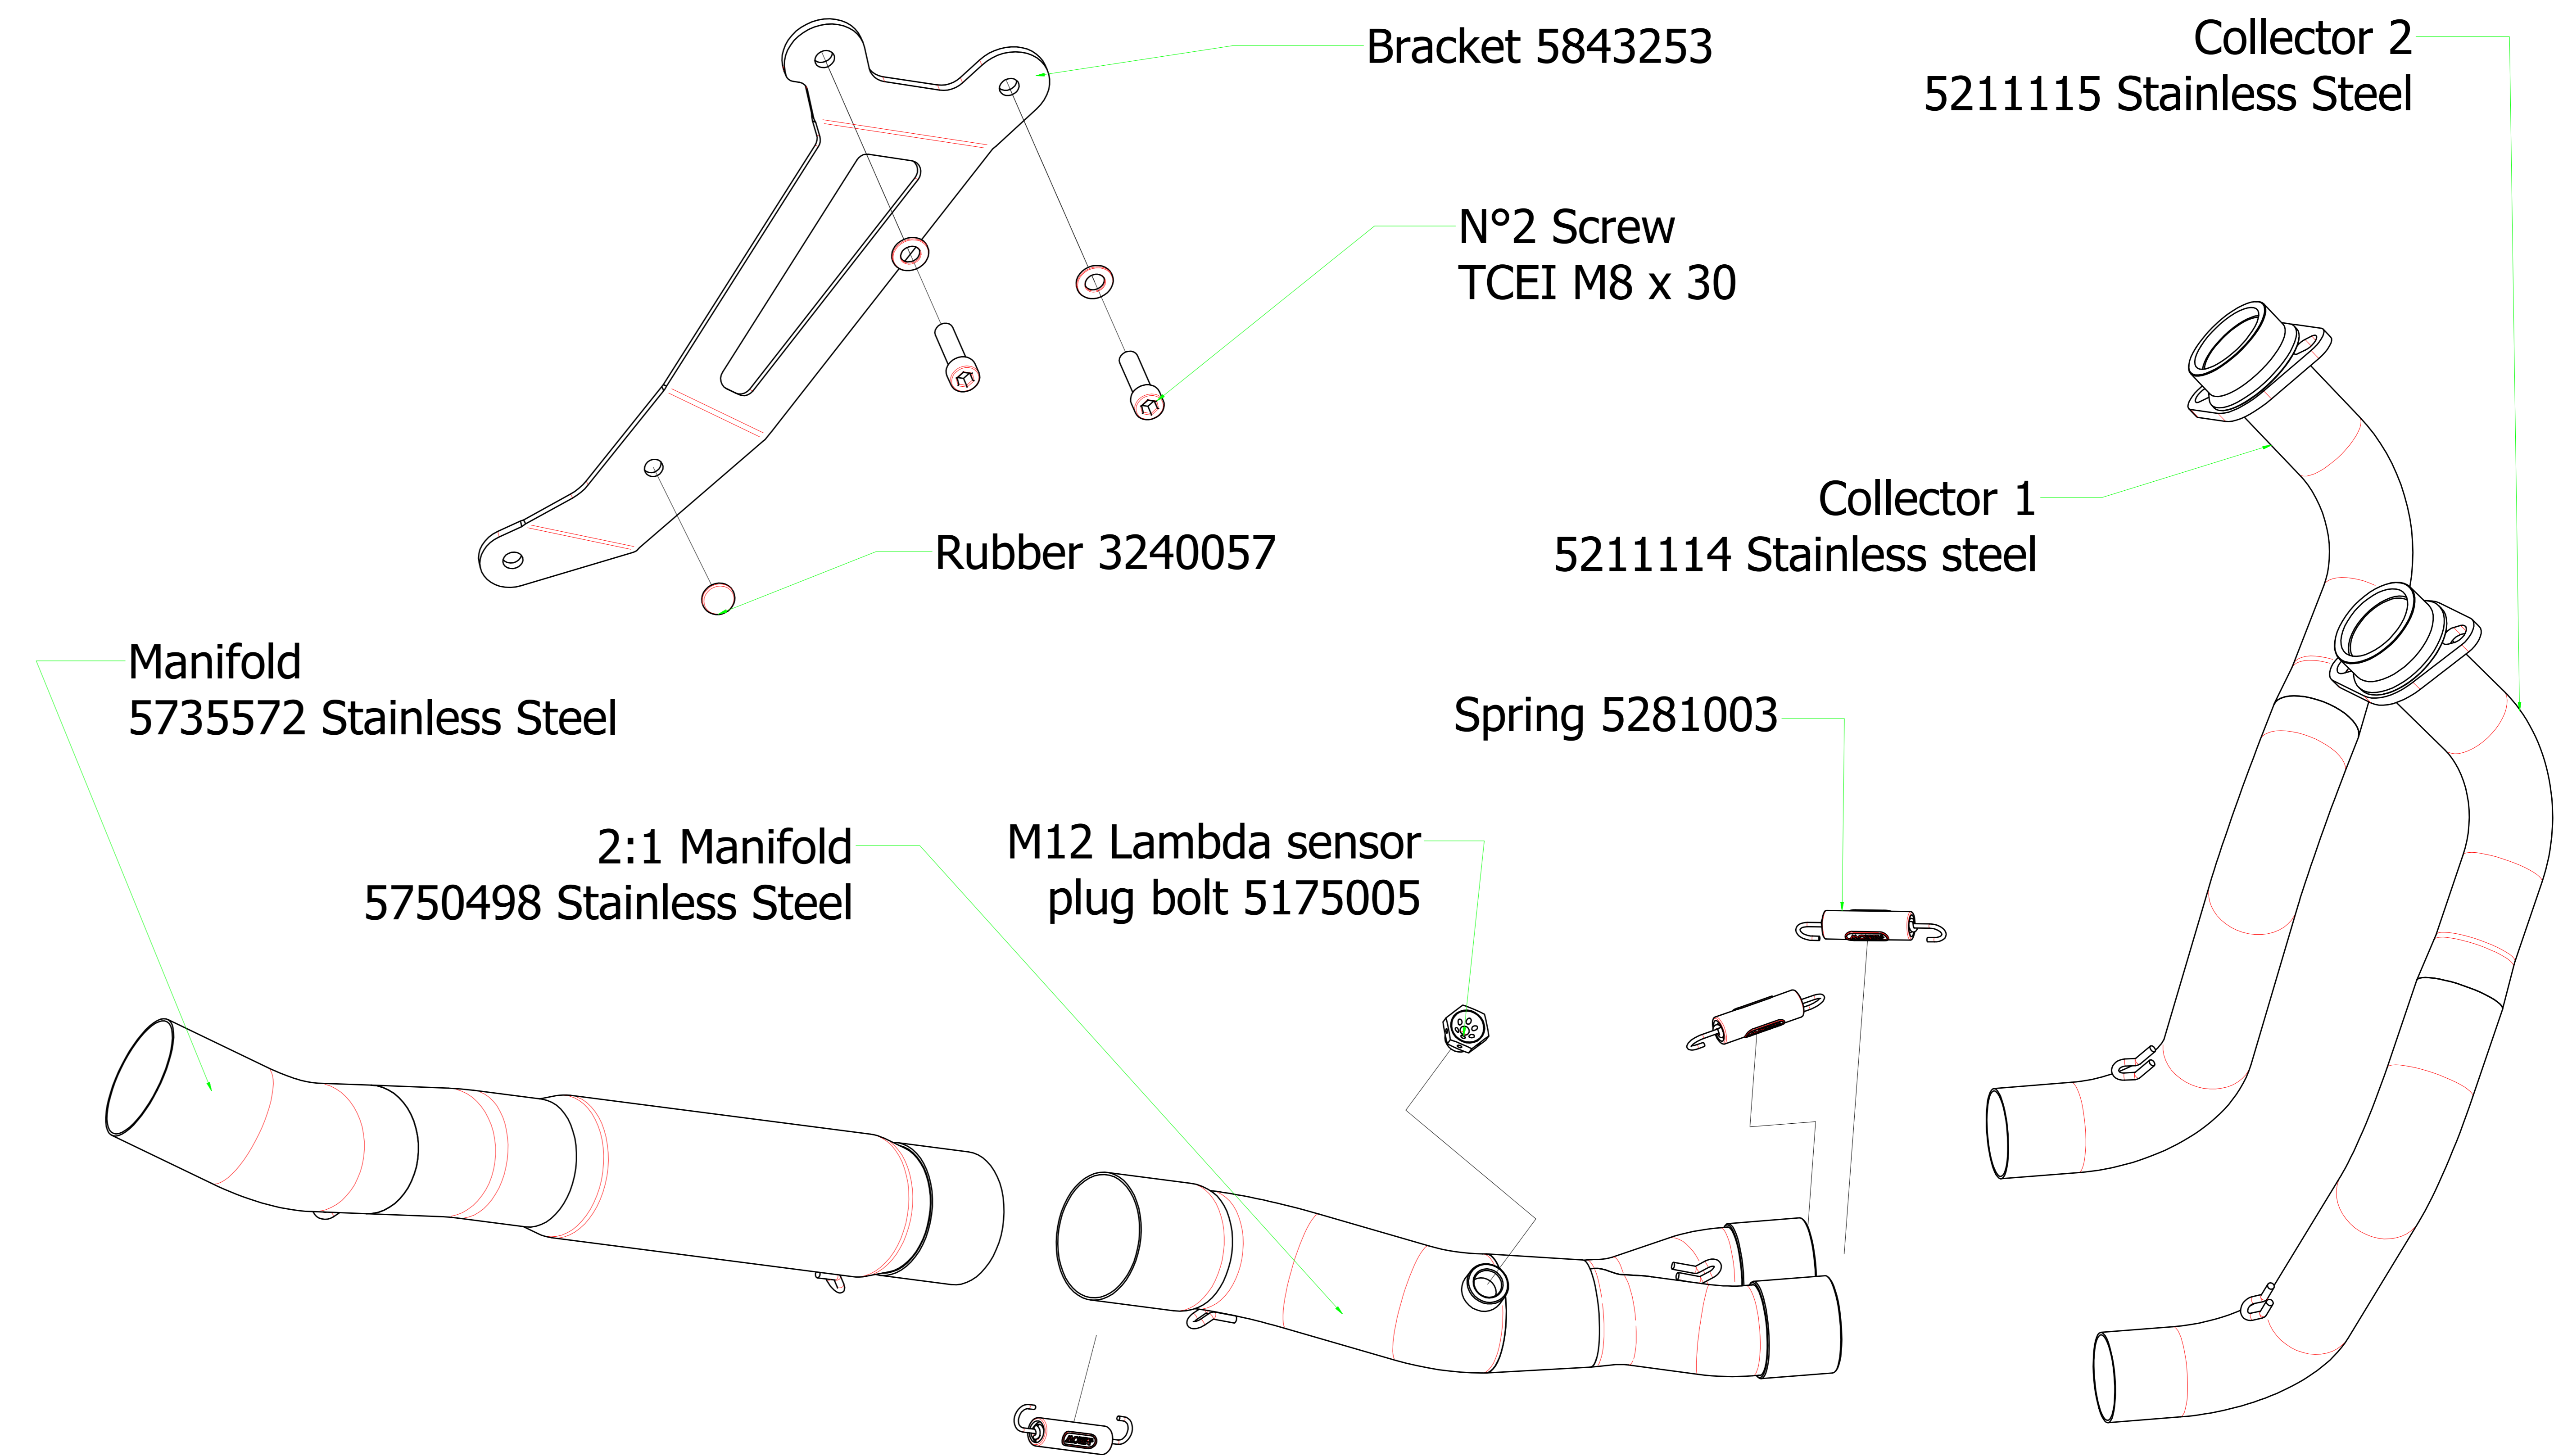

# Yamaha MT-7 '14/16

71817XKI Homologated Nichrom - Carbon  
 71817XKN Homologated Nichrom (Dark) - Carbon

71605MI Racing Collectors High Version

71817AO Homologated Alluminium  
 71817AON Homologated Alluminium (Dark)  
 71817AOB Homologated Alluminium (White)

11010KZ Catalyst

71655MI Racing Collectors Low Version

71817PK Homologated Titanium - Carbon  
 71817MK Homologated Carbon - Carbon  
 71817AK Homologated Alluminium - Carbon  
 71817AKN Homologated Alluminium (Dark)- Carbon  
 71817AKB Homologated Alluminium (White)- Carbon