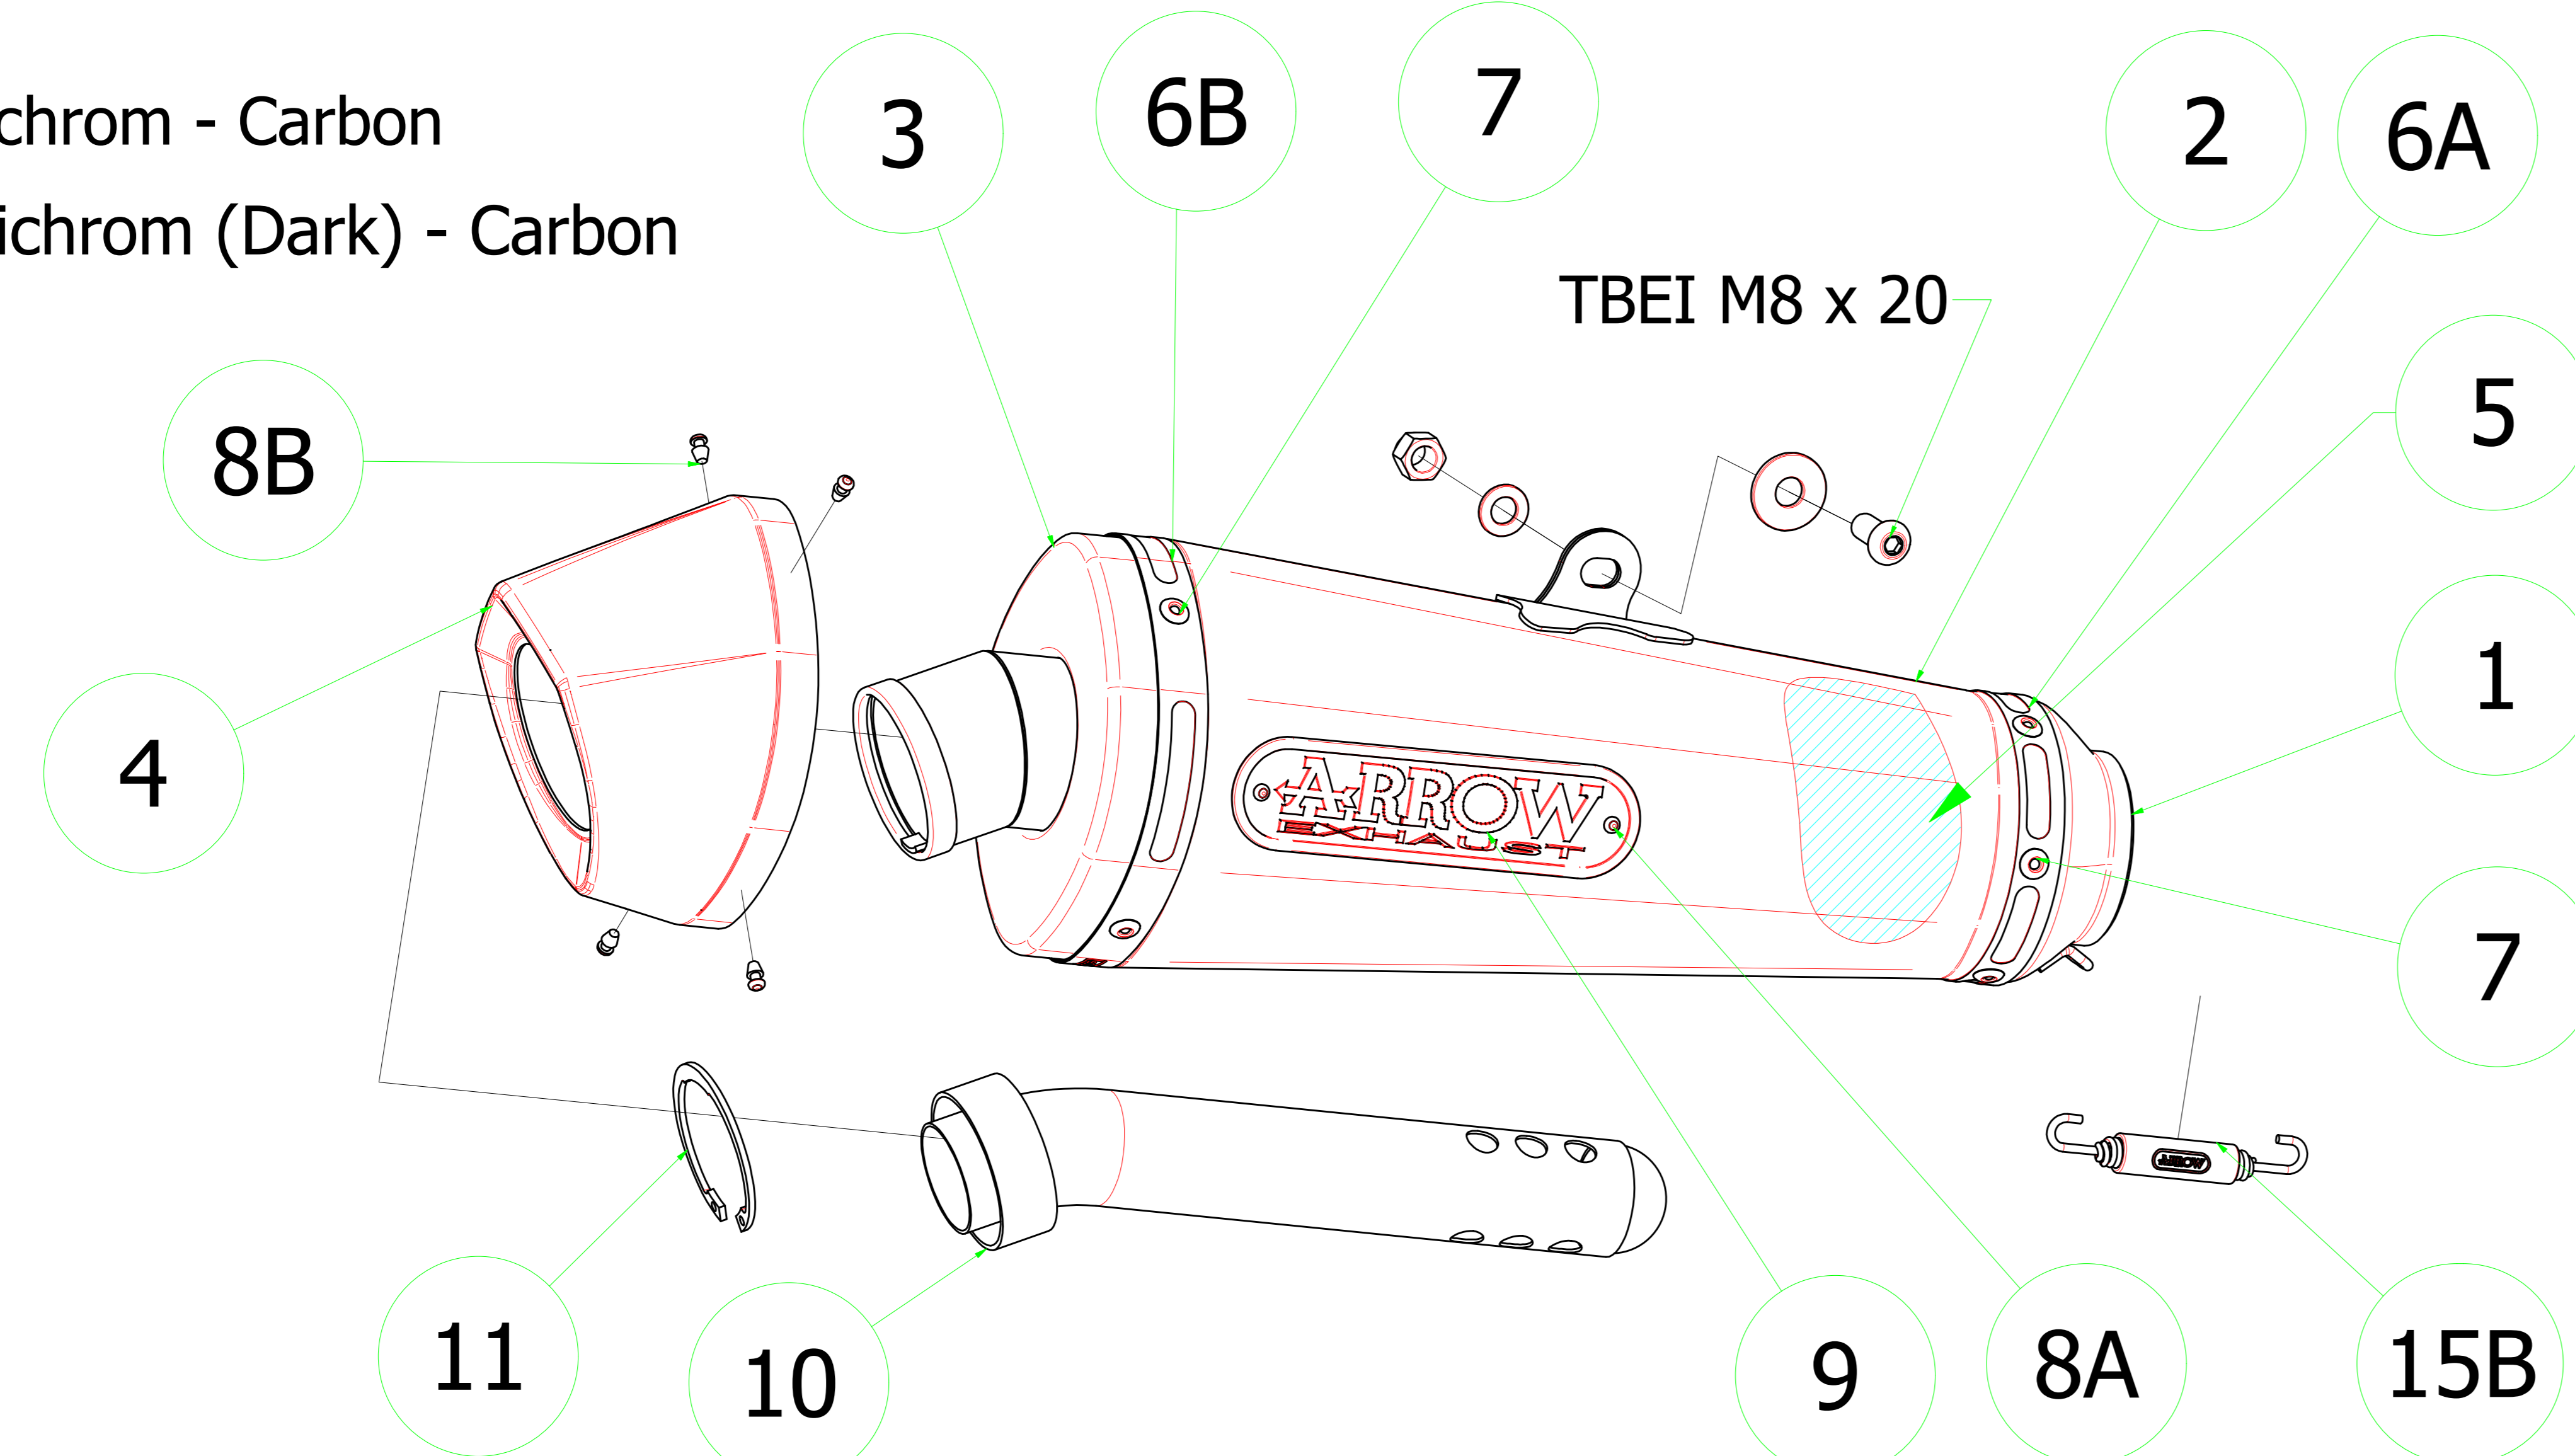

# Yamaha MT-7 '14/16

71817XKI Homologated Nichrom - Carbon  
 71817XKN Homologated Nichrom (Dark) - Carbon

71605MI Racing Collectors High Version

71817AO Homologated Alluminium  
 71817AON Homologated Alluminium (Dark)  
 71817AOB Homologated Alluminium (White)

11010KZ Catalyst

71655MI Racing Collectors Low Version

71817PK Homologated Titanium - Carbon  
 71817MK Homologated Carbon - Carbon  
 71817AK Homologated Alluminium - Carbon  
 71817AKN Homologated Alluminium (Dark)- Carbon  
 71817AKB Homologated Alluminium (White)- Carbon