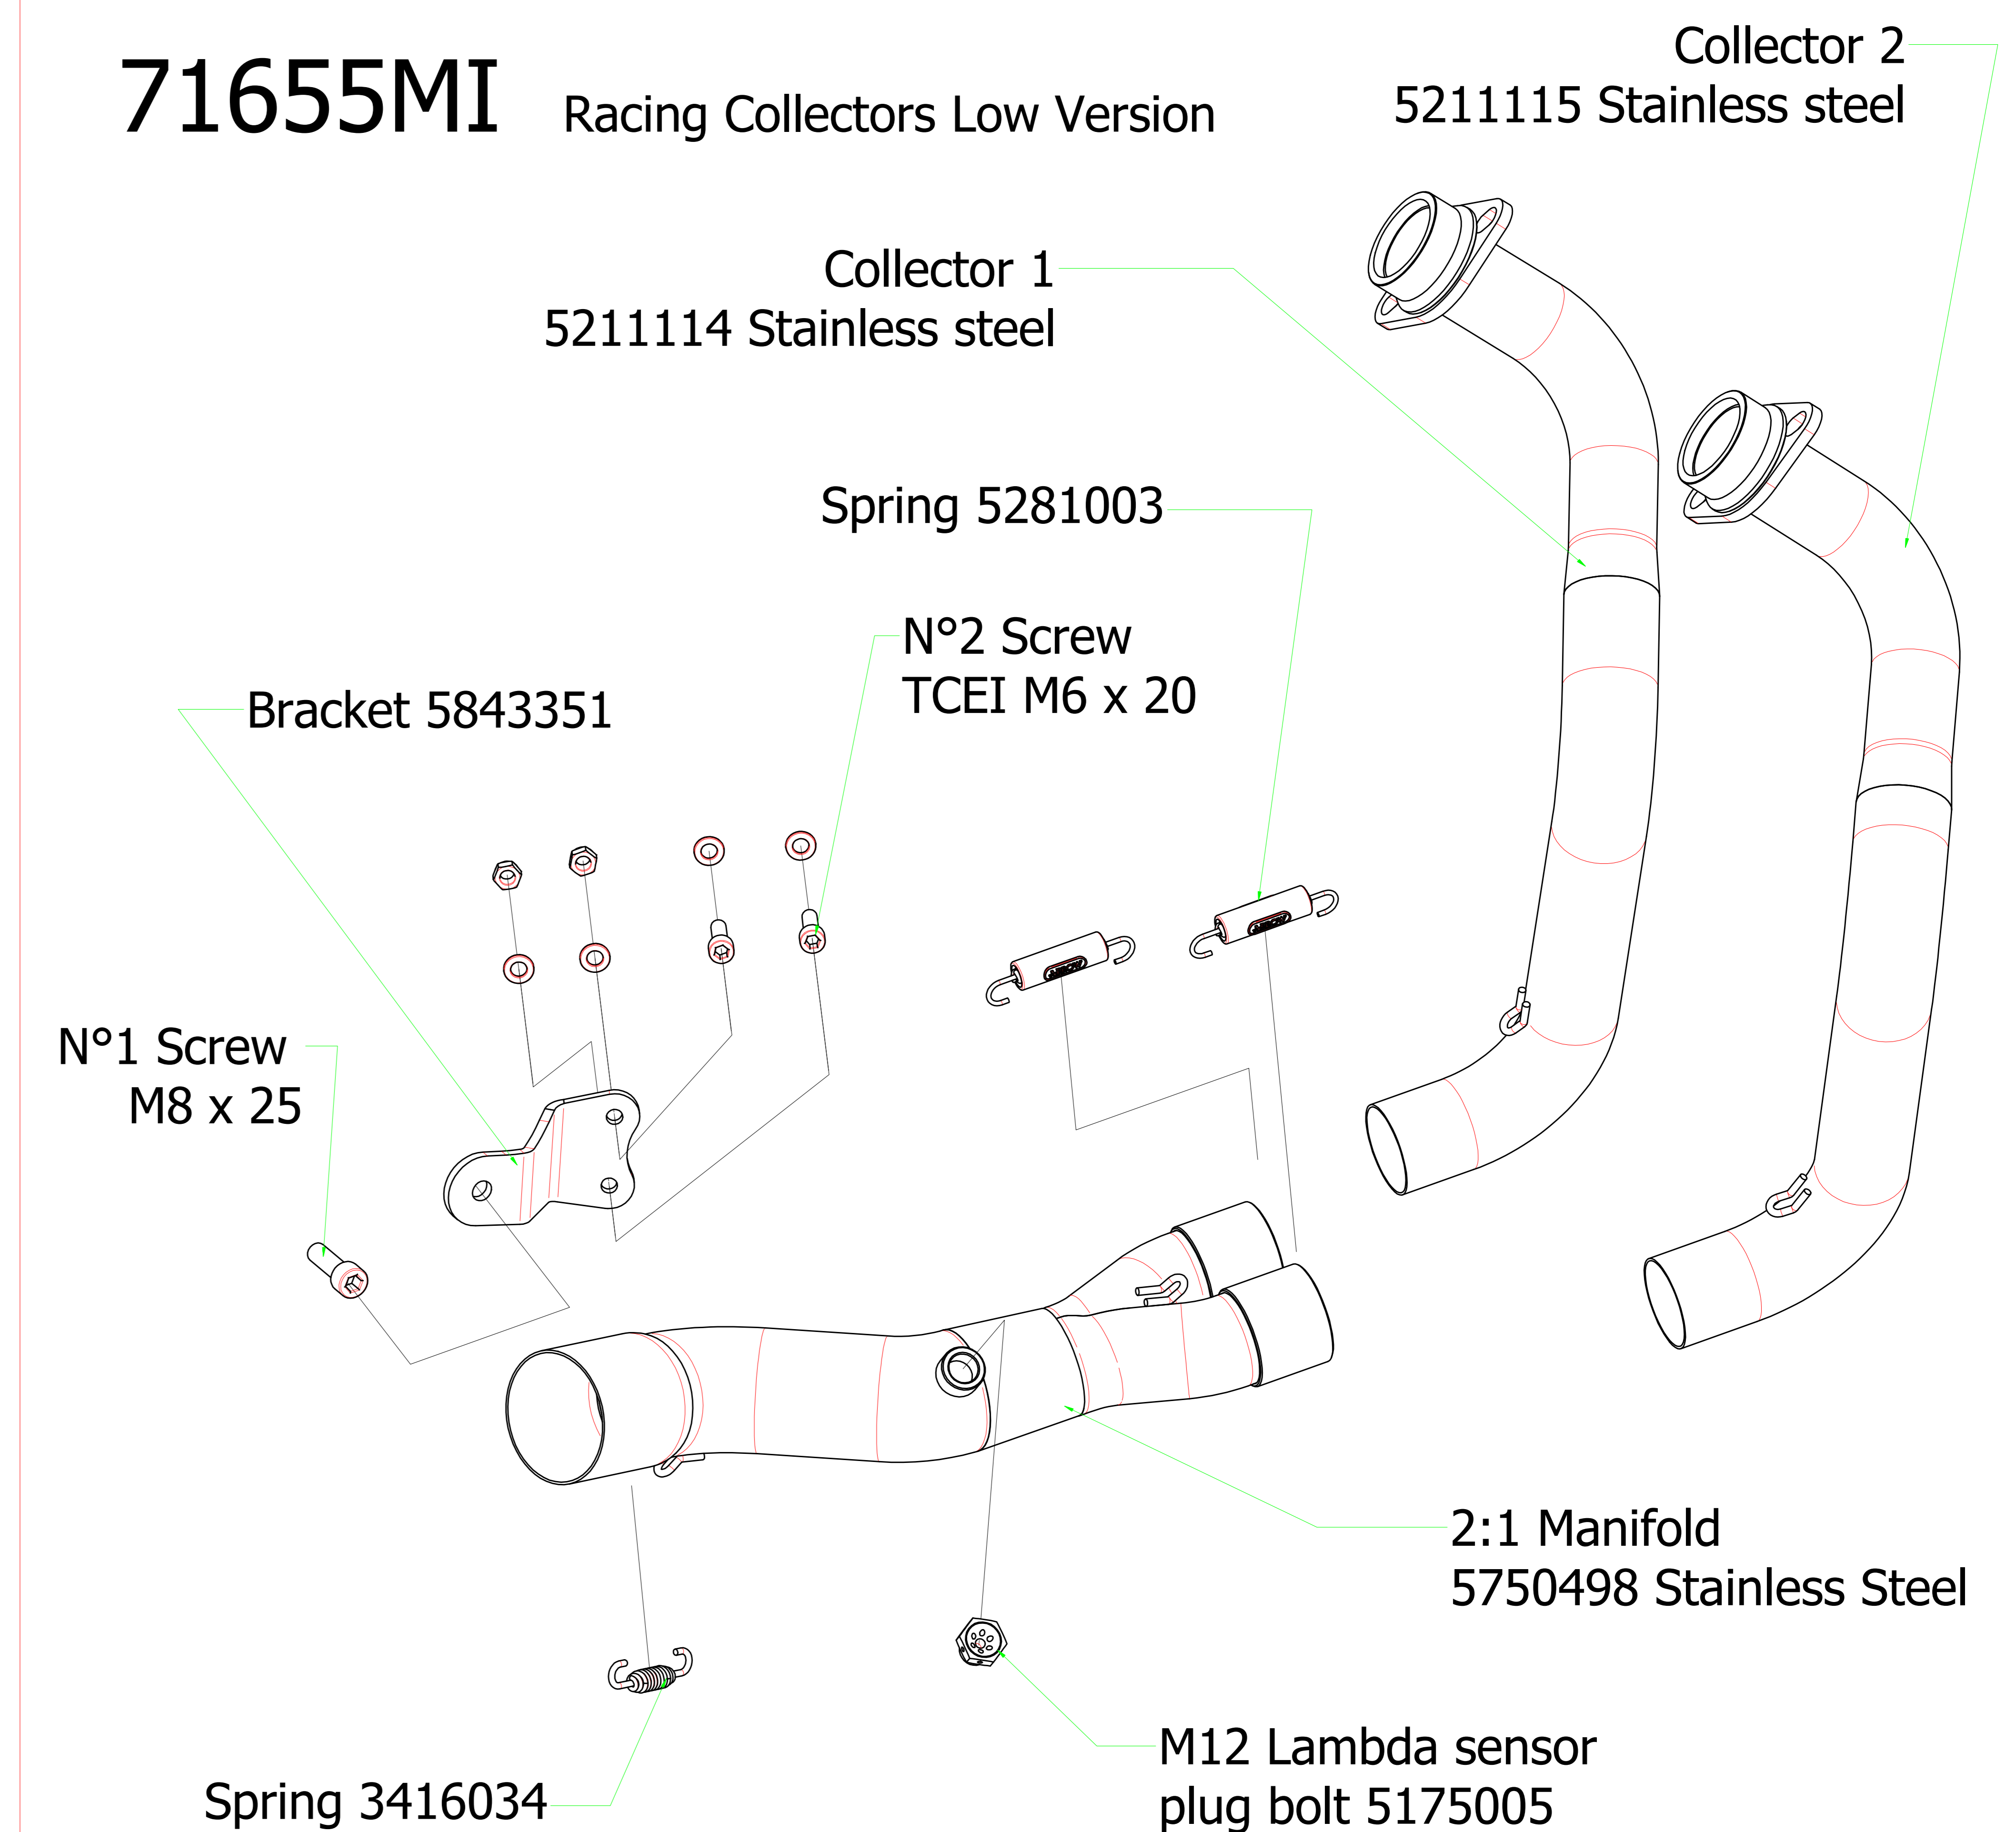

# Yamaha MT-7 '14/16

71817XKI Homologated Nichrom - Carbon  
 71817XKN Homologated Nichrom (Dark) - Carbon

71605MI Racing Collectors High Version

71817AO Homologated Alluminium  
 71817AON Homologated Alluminium (Dark)  
 71817AOB Homologated Alluminium (White)

11010KZ Catalyst

71655MI Racing Collectors Low Version

71817PK Homologated Titanium - Carbon  
 71817MK Homologated Carbon - Carbon  
 71817AK Homologated Alluminium - Carbon  
 71817AKN Homologated Alluminium (Dark)- Carbon  
 71817AKB Homologated Alluminium (White)- Carbon