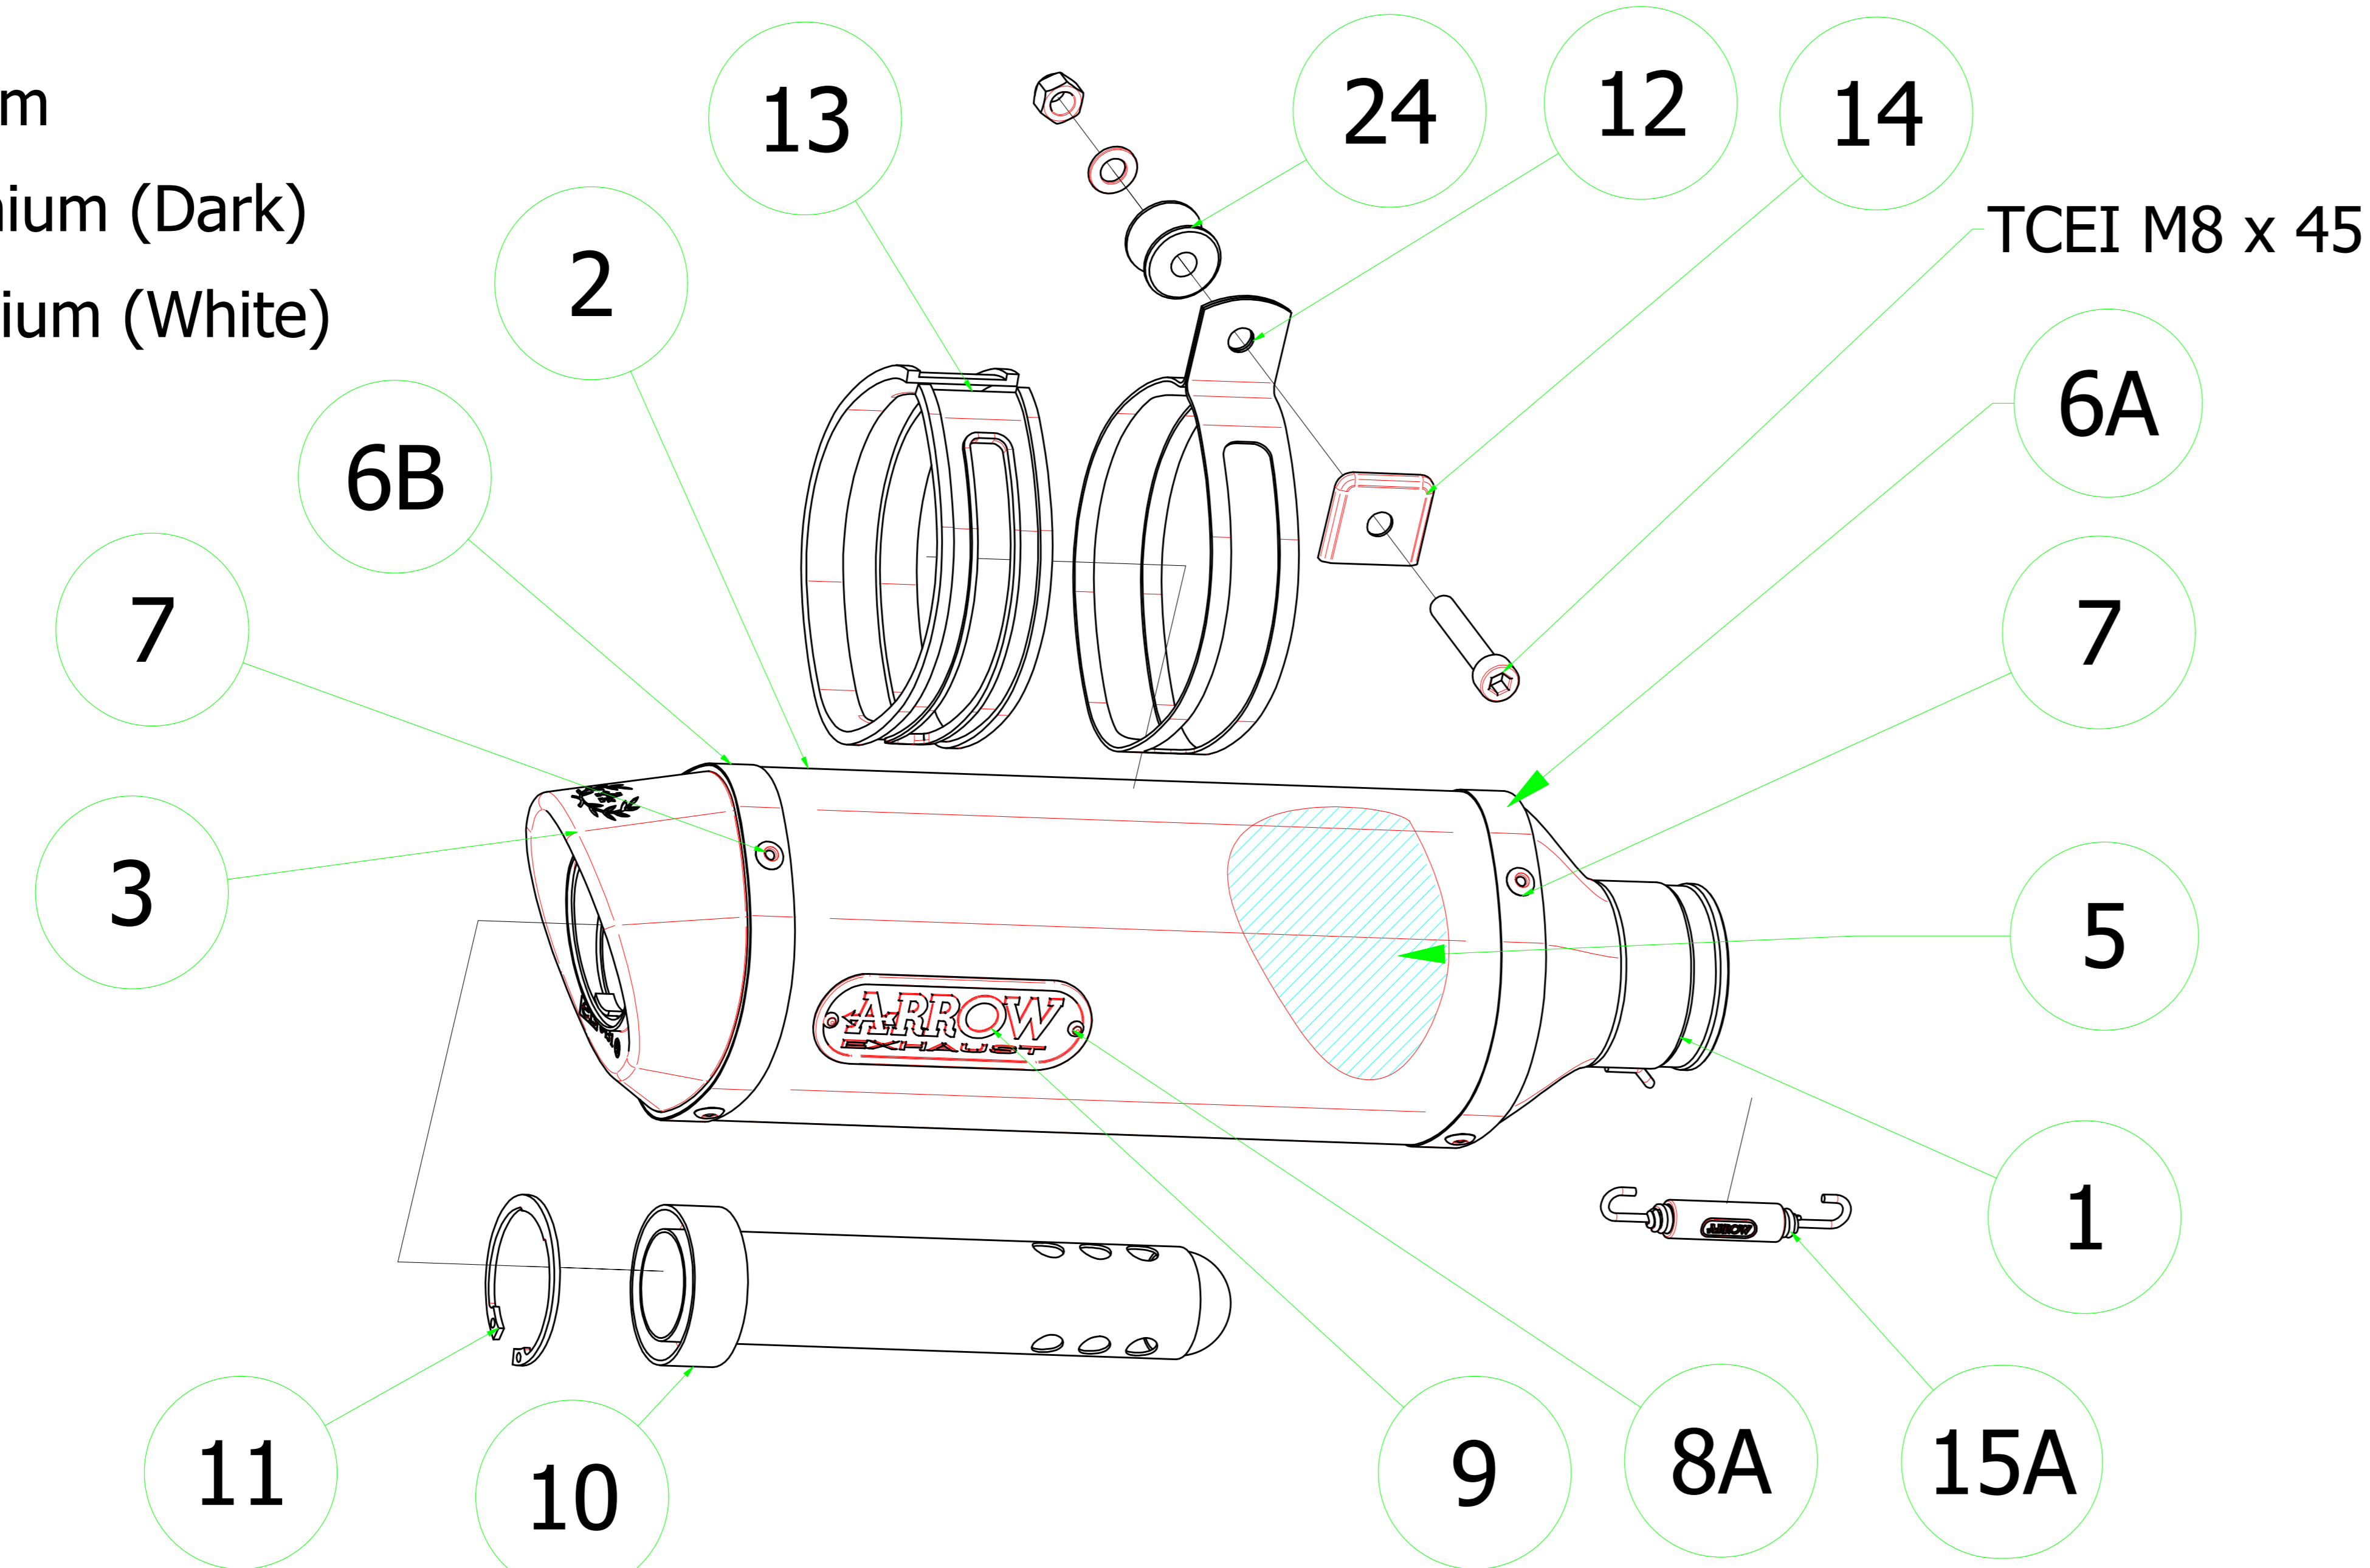

# Yamaha MT-7 '14/16

71817XKI Homologated Nichrom - Carbon  
 71817XKN Homologated Nichrom (Dark) - Carbon

71605MI Racing Collectors High Version

71817AO Homologated Alluminium  
 71817AON Homologated Alluminium (Dark)  
 71817AOB Homologated Alluminium (White)

11010KZ Catalyst

71655MI Racing Collectors Low Version

71817PK Homologated Titanium - Carbon  
 71817MK Homologated Carbon - Carbon  
 71817AK Homologated Alluminium - Carbon  
 71817AKN Homologated Alluminium (Dark)- Carbon  
 71817AKB Homologated Alluminium (White)- Carbon