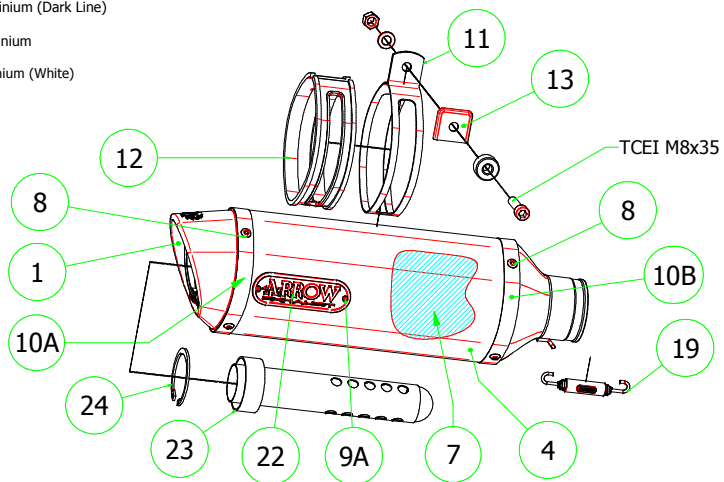

Yamaha MT-09 Tracer '15

- 71812AON Homologated Aluminium (Dark Line)
- 71812AO Homologated Aluminium
- 71812AOB Homologated Aluminium (White)